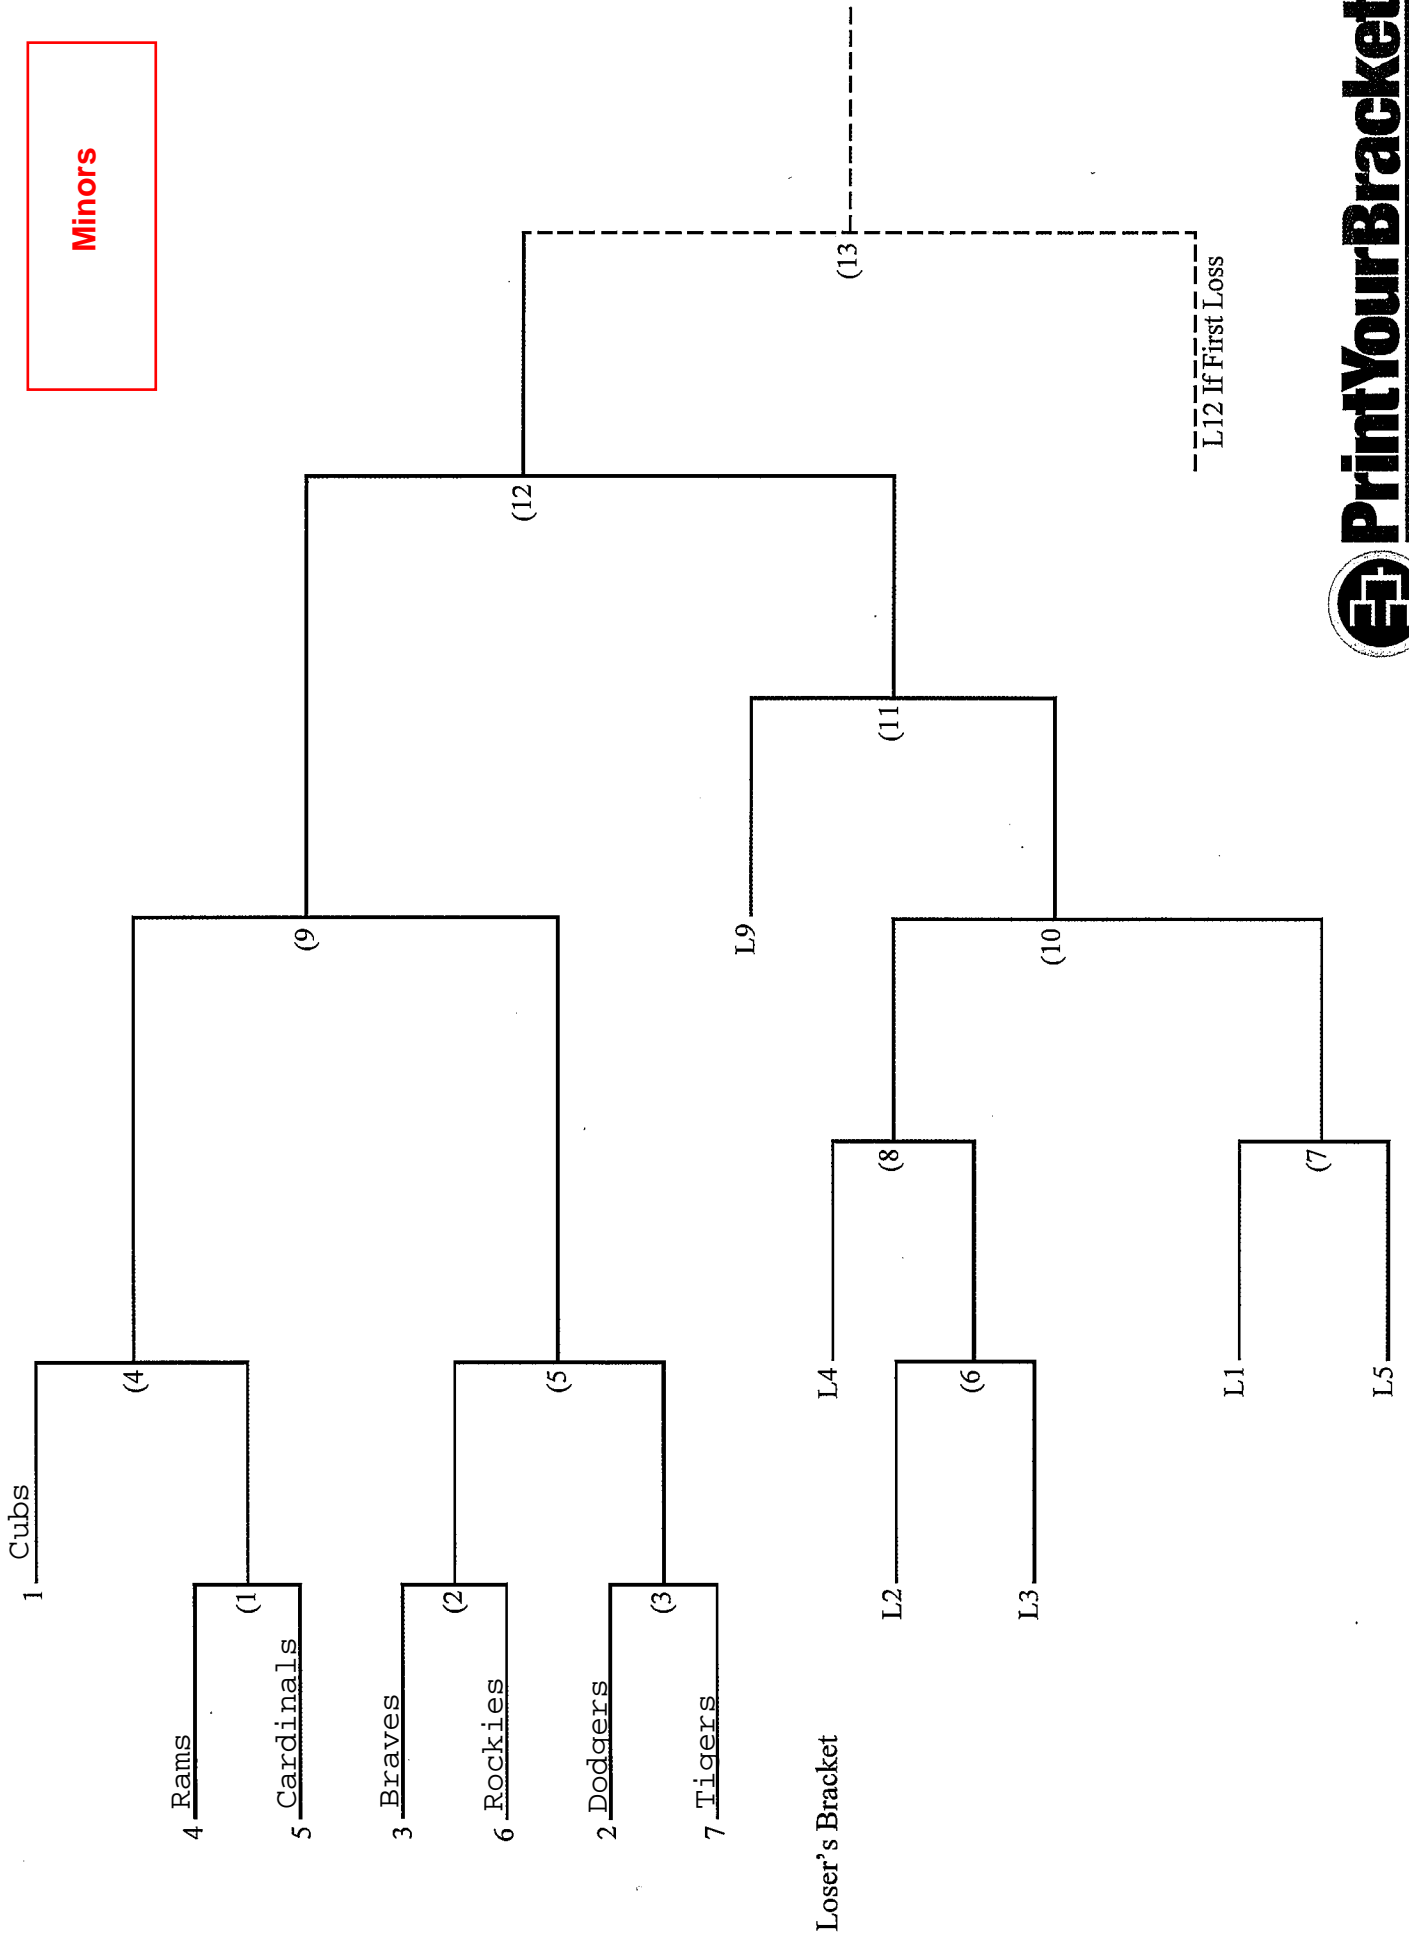

7 Team Double Elimination

Winner's Bracket

Minors

PrintYourBrackets
PRINTABLE TOURNAMENT BRACKETS AND OFFICE POOLS

Machine Pitch League

- 60 minutes on the clock or five innings, whichever comes first is a complete game. No new innings started after 60 minutes unless breaking a tie.
- California tie breaker rules will be in effect.
- Mercy rules will be 15 runs after 3 innings, 10 runs after 4 innings.

	Date	Start Time	Field
Game 1	6/23	6:00p	3
Game 2	6/23	7:00p	3
Game 3	6/23	8:00p	3
Game 4	6/24	6:00p	3
Game 5	6/24	7:00p	3
Game 6	6/24	8:00p	3
Game 7	6/25	11:00a	3
Game 8	6/25	12:00p	3
Game 9	6/25	1:00p	3
Game 10	6/25	2:00p	3
Game 11	6/25	3:00p	3
Game 12	6/25	4:00p	2
Game 13	6/27	6:00p	3
Game 14	6/27	7:00p	2
Game 15	6/27	8:00p	3
Game 16	6/28	6:00p	3
Game 17	6/28	7:00p	3
Game 18	6/29	6:00p, 5 innings	3
Game 19, if needed	6/29	7:30p, 5 innings	3

Seed	Team
1	Bulls
2	Sky Sox
3	Thunder
4	Raptors
5	Storm
6	Knights
7	Mudcats
8	Muckdogs
9	Ghosts
10	Lugnuts