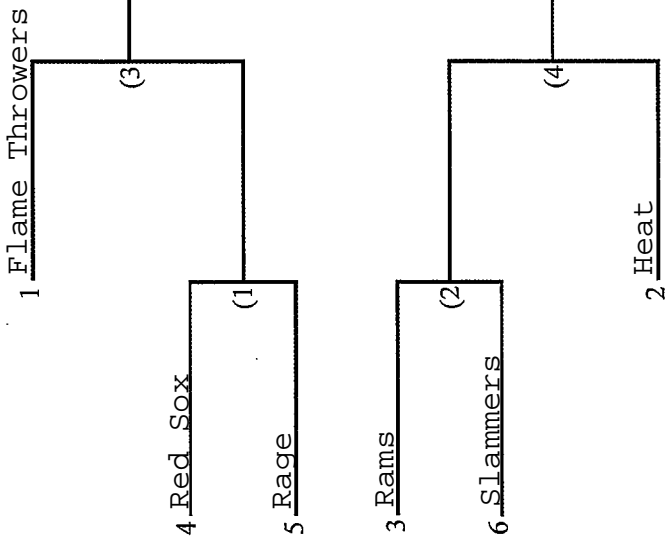

SBO League Tournament Schedule

Major League

- 90 minutes on the clock or six innings, whichever comes first is a complete game. No new innings started after 90 minutes unless breaking a tie.
- California tie breaker rules will be in effect.
- Mercy rules will be 15 runs after 3 innings, 10 runs after 4 innings and 8 runs after five innings.
- The following pitching rule will apply from the Cal Ripken Rule Book, Rule 11.05.4 (p.25) states "No pitcher in Cal Ripken tournament play shall be allowed to pitch in more than six inning in any two successive tournament games within the same tournament level (e.g. All players have full pitching eligibility beginning at each level of tournament competition.)."

	Date	Start Time	Field
Game 1	6/24	6:00p	1
Game 2	6/24	7:30p	1
Game 3	6/25	10:00a	1
Game 4	6/25	11:30a	1
Game 5	6/25	1:30p	1
Game 6	6/25	3:00p	1
Game 7	6/27	6:00p	1
Game 8	6/27	7:30p	1
Game 9	6/28	6:00p	1
Game 10	6/29	6:00p, 6 innings	1
Game 11, if needed	6/29	8:00p, 6 innings	1

Seed	Team
1	Flame Throwers
2	Heat
3	Rams
4	Red Sox
5	Rage
6	Slammers

6 Team Double Elimination

Majors

Winner's Bracket

Loser's Bracket

Minor League

- 90 minutes on the clock or six innings, whichever comes first is a complete game. No new innings started after 90 minutes unless breaking a tie.
- California tie breaker rules will be in effect.
- Mercy rules will be 15 runs after 3 innings, 10 runs after 4 innings and 8 runs after five innings.
- The following pitching rule will apply from the Cal Ripken Rule Book, Rule 11.05.4 (p.25) states "No pitcher in Cal Ripken tournament play shall be allowed to pitch in more than six inning in any two successive tournament games within the same tournament level (e.g. All players have full pitching eligibility beginning at each level of tournament competition.)."