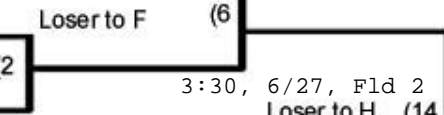

11 Team Seeded Double Elimination

Major League Bracket
Games played on Fields 1 & 2.

Winner's Bracket

7:30, 6/25, Fld 2

Loser's Bracket

PrintYourBrackets.com

Sponsored by BonusBeast.com